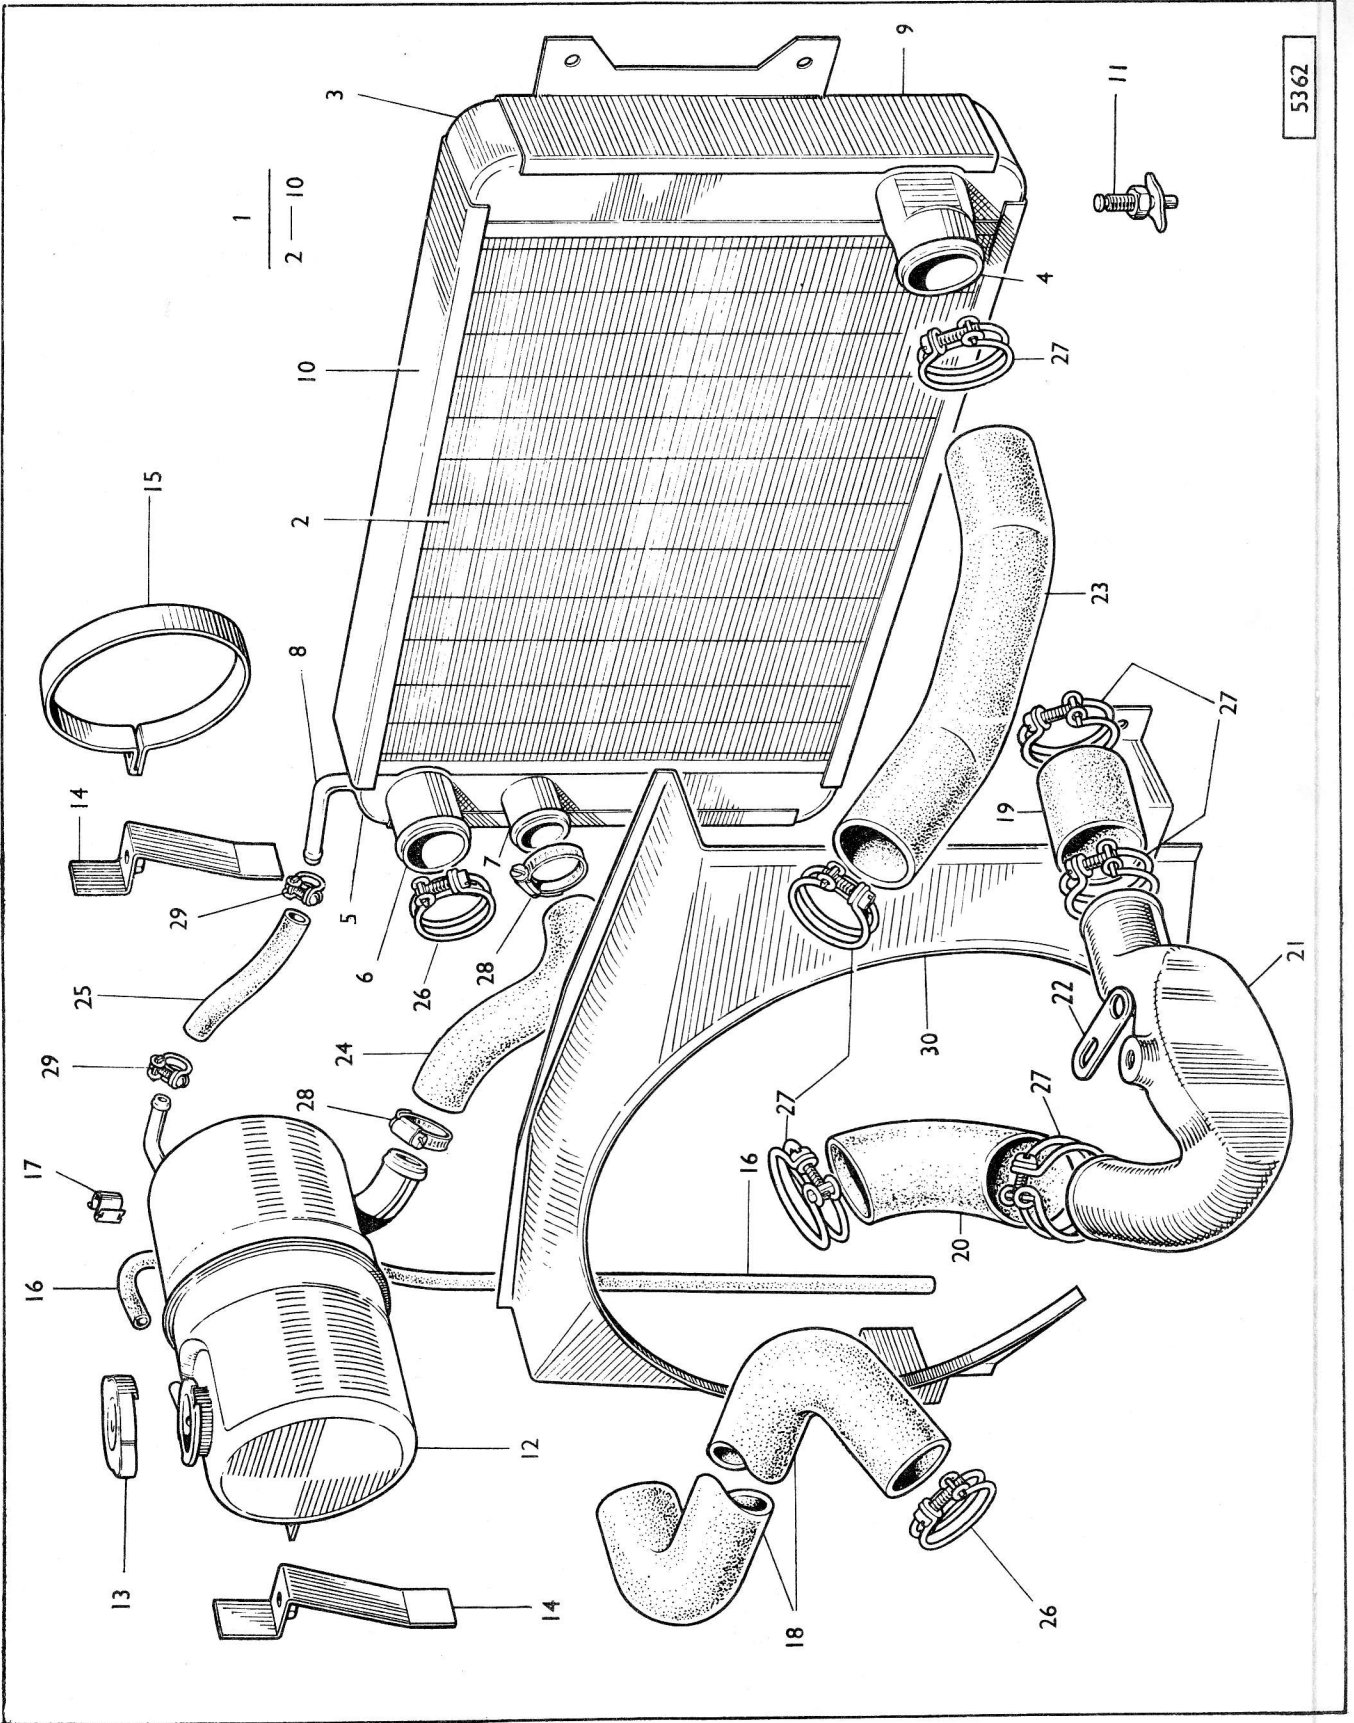

SECTION TF

RADIATOR

RADIATOR

SECTION TF

RADIATOR

Plate Ref.	Rootes Part Number	DESCRIPTION	No. per Veh.	REMARKS
1	1217359	RADIATOR BLOCK	1	Up to B.382001894 From B.382001895
	1217406	RADIATOR BLOCK	1	
2	1217361	Core c/w tube plates	1	Up to B382001894 From B.382001895
3	1217366	Tank, O/S (R.H.)	1	
4	1217368	Water pipe, O/S (R.H.)	1	
5	1217367	Tank, N/S (L.H.)	1	
6	1217369	Water pipe, N/S (L.H.) upper	1	
7	1217370	Water pipe, N/S (L.H.) lower	1	
	1216238	Drain tap adaptor	1	
	1217376	Drain tap adaptor	1	
8	1217371	Breather pipe	1	
9	1217363	Lower strap and mounting brackets	1	
10	1217373	Upper strap	1	Up to B.382001894 From B.382001895
11	9214001	Drain tap } Radiator	1	
	1217377	Drain tap }	1	
	9122204	Washer—Drain tap	1	Up to B.382001521 From B.382001522 up to B.382001894
12	1224725	HEADER TANK	1	
	5221224	HEADER TANK	1	From B.382001895
	1236126	HEADER TANK	1	
13	5220487	Filler cap (9 lb. pressure)	1	} Check type required
	1224818	Filler cap (13 lb. pressure)	1	
14	1224795	Bracket—Header tank mounting	2	Supplied with Body Shell
15	1224796	Clip—Header tank	2	
	5220682	Screw, 1/4" UNF. x 3/8" Hex.	2	} Header tank clips
	9664162	Washer, 1/4" shakeproof	2	
	9510040	Nut, 1/4" UNF.	2	
16	9233561	Overflow pipe	1	} R.H.D.
17	9178502	Clip—Overflow pipe to header tank	1	
	9178502	Clip—Overflow pipe	1	Up to B.382000373 From B.382000374
18	1224840	Radiator hose } Upper	1	
	1229887	Radiator hose }	1	
19	1229856	Hose—Radiator to connecting pipe	1	} R.H.D.
20	1229857	Hose—Water pump to connecting pipe	1	
21	1229854	Connecting pipe—Radiator	1	
22	1229855	Strap—Connecting pipe	1	
	5220690	Screw, 1/4" U.N.F. x 1/2"	1	
	9660321	Washer, 1/4" spring	1	
	19604051	Screw, 1/4" U.N.C. x 5/8"	1	
	9664322	Washer, 1/4" spring	1	
	9067014	Washer, 1/4" plain	1	
23	1224841	Radiator hose } Lower	1	
	1229877	Radiator hose }	1	
24	1224842	Radiator hose } Radiator to	1	L.H.D. Up to B.382000658 L.H.D. From B.382000659 Superseded by 1229991
	1229991	Radiator hose } header tank	1	
25	1224843	Radiator hose—Steam pipe to header tank	1	Up to B.382000374 From B.382000375 4 off R.H.D. models
26	9782301	Clip } Upper hose	2	
	9782321	Clip }	2	
27	9782341	Clip—Lower hose	2	
28	9782201	Clip—Header tank to radiator hose	2	
29	9782091	Clip—Radiator steam pipe to header tank hose	2	
30	1224878	Radiator cowl	1	} Cowl to body
	9130023	Clip	2	
	19503061	Screw, No. 10 UNF. x 1/4"	2	
	9034062	Rivnut	2	
	19805071	Bolt, 5/16" UNF. x 1/8"	4	
	9067027	Washer, 5/16" plain	4	
	9664203	Washer, 5/16" shakeproof	4	} Radiator to support panel
			4	